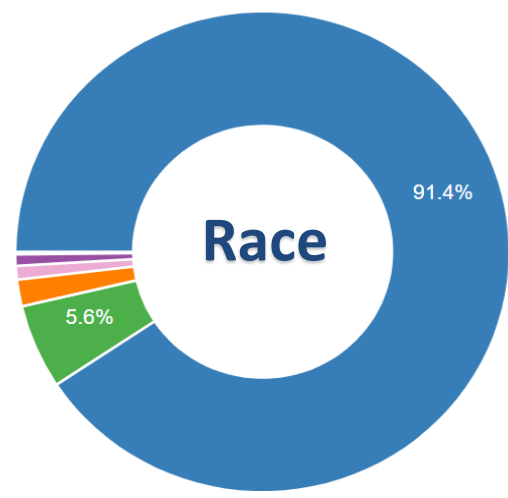

- Second Gulf War
- First Gulf War
- Vietnam
- Korea
- World War II

Education Over Age 25

- Less Than 9th Grade
- 9th to 12th Grade
- High School Graduate
- Some College
- Associates Degree
- Bachelors Degree
- Graduate Degree

1,213

Veterans

62.2% 

Marriage Rate

- White
- Black or African American
- American Indian and Alaska Native
- Asian
- Some Other Race
- Two or More Races