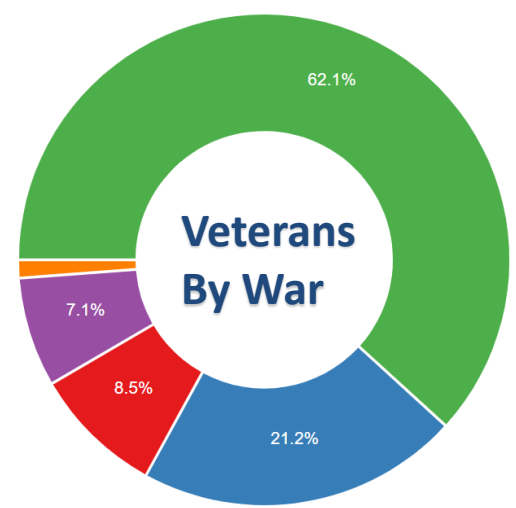

- Second Gulf War
- First Gulf War
- Vietnam
- Korea
- World War II