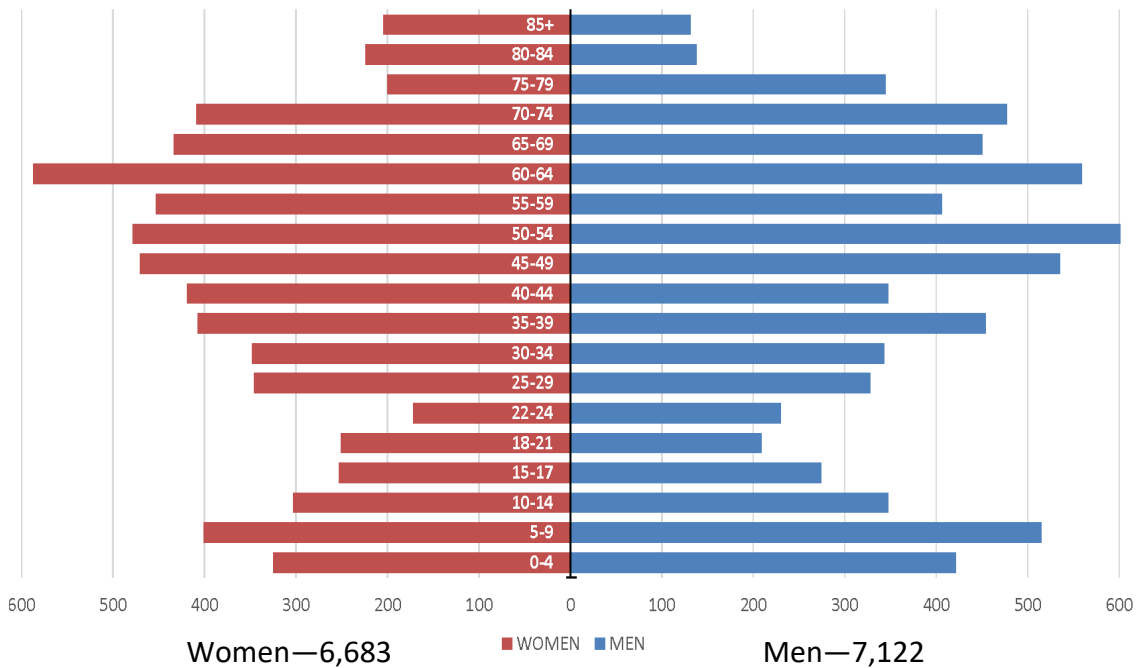

Demographic Profile—Population

Source: 2019 American Community Survey estimates, US Census Bureau
except where 2020 data (as noted) is available.

Hardy County, WV

2020
Density

24.6

Per Square Mile

WV 77, Hampshire Co 36.1

1.9%

Population Change
2010—2020

Hardy County Population By Age 2019

3,019

Age 65 & Over

45.7

Median Age

WV 42.5, US 38.1

3,055

Age 19 & under

450

Foreign Born

*Average Net
Migration Rate

11%

*Average Birth Rate

11%