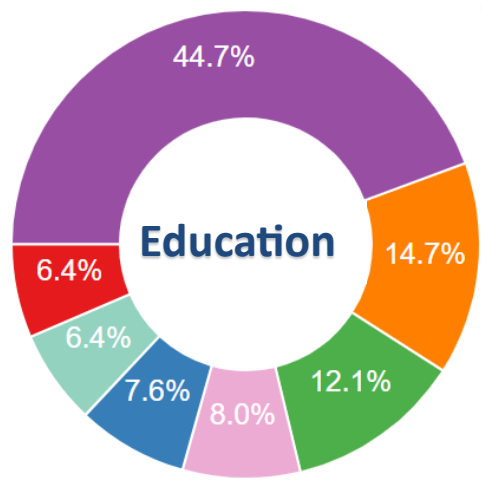

Education Over Age 25

- Less Than 9th Grade
- 9th to 12th Grade
- High School Graduate
- Some College
- Associates Degree
- Bachelors Degree
- Graduate Degree

1,213

Veterans

62.2%

Marriage Rate